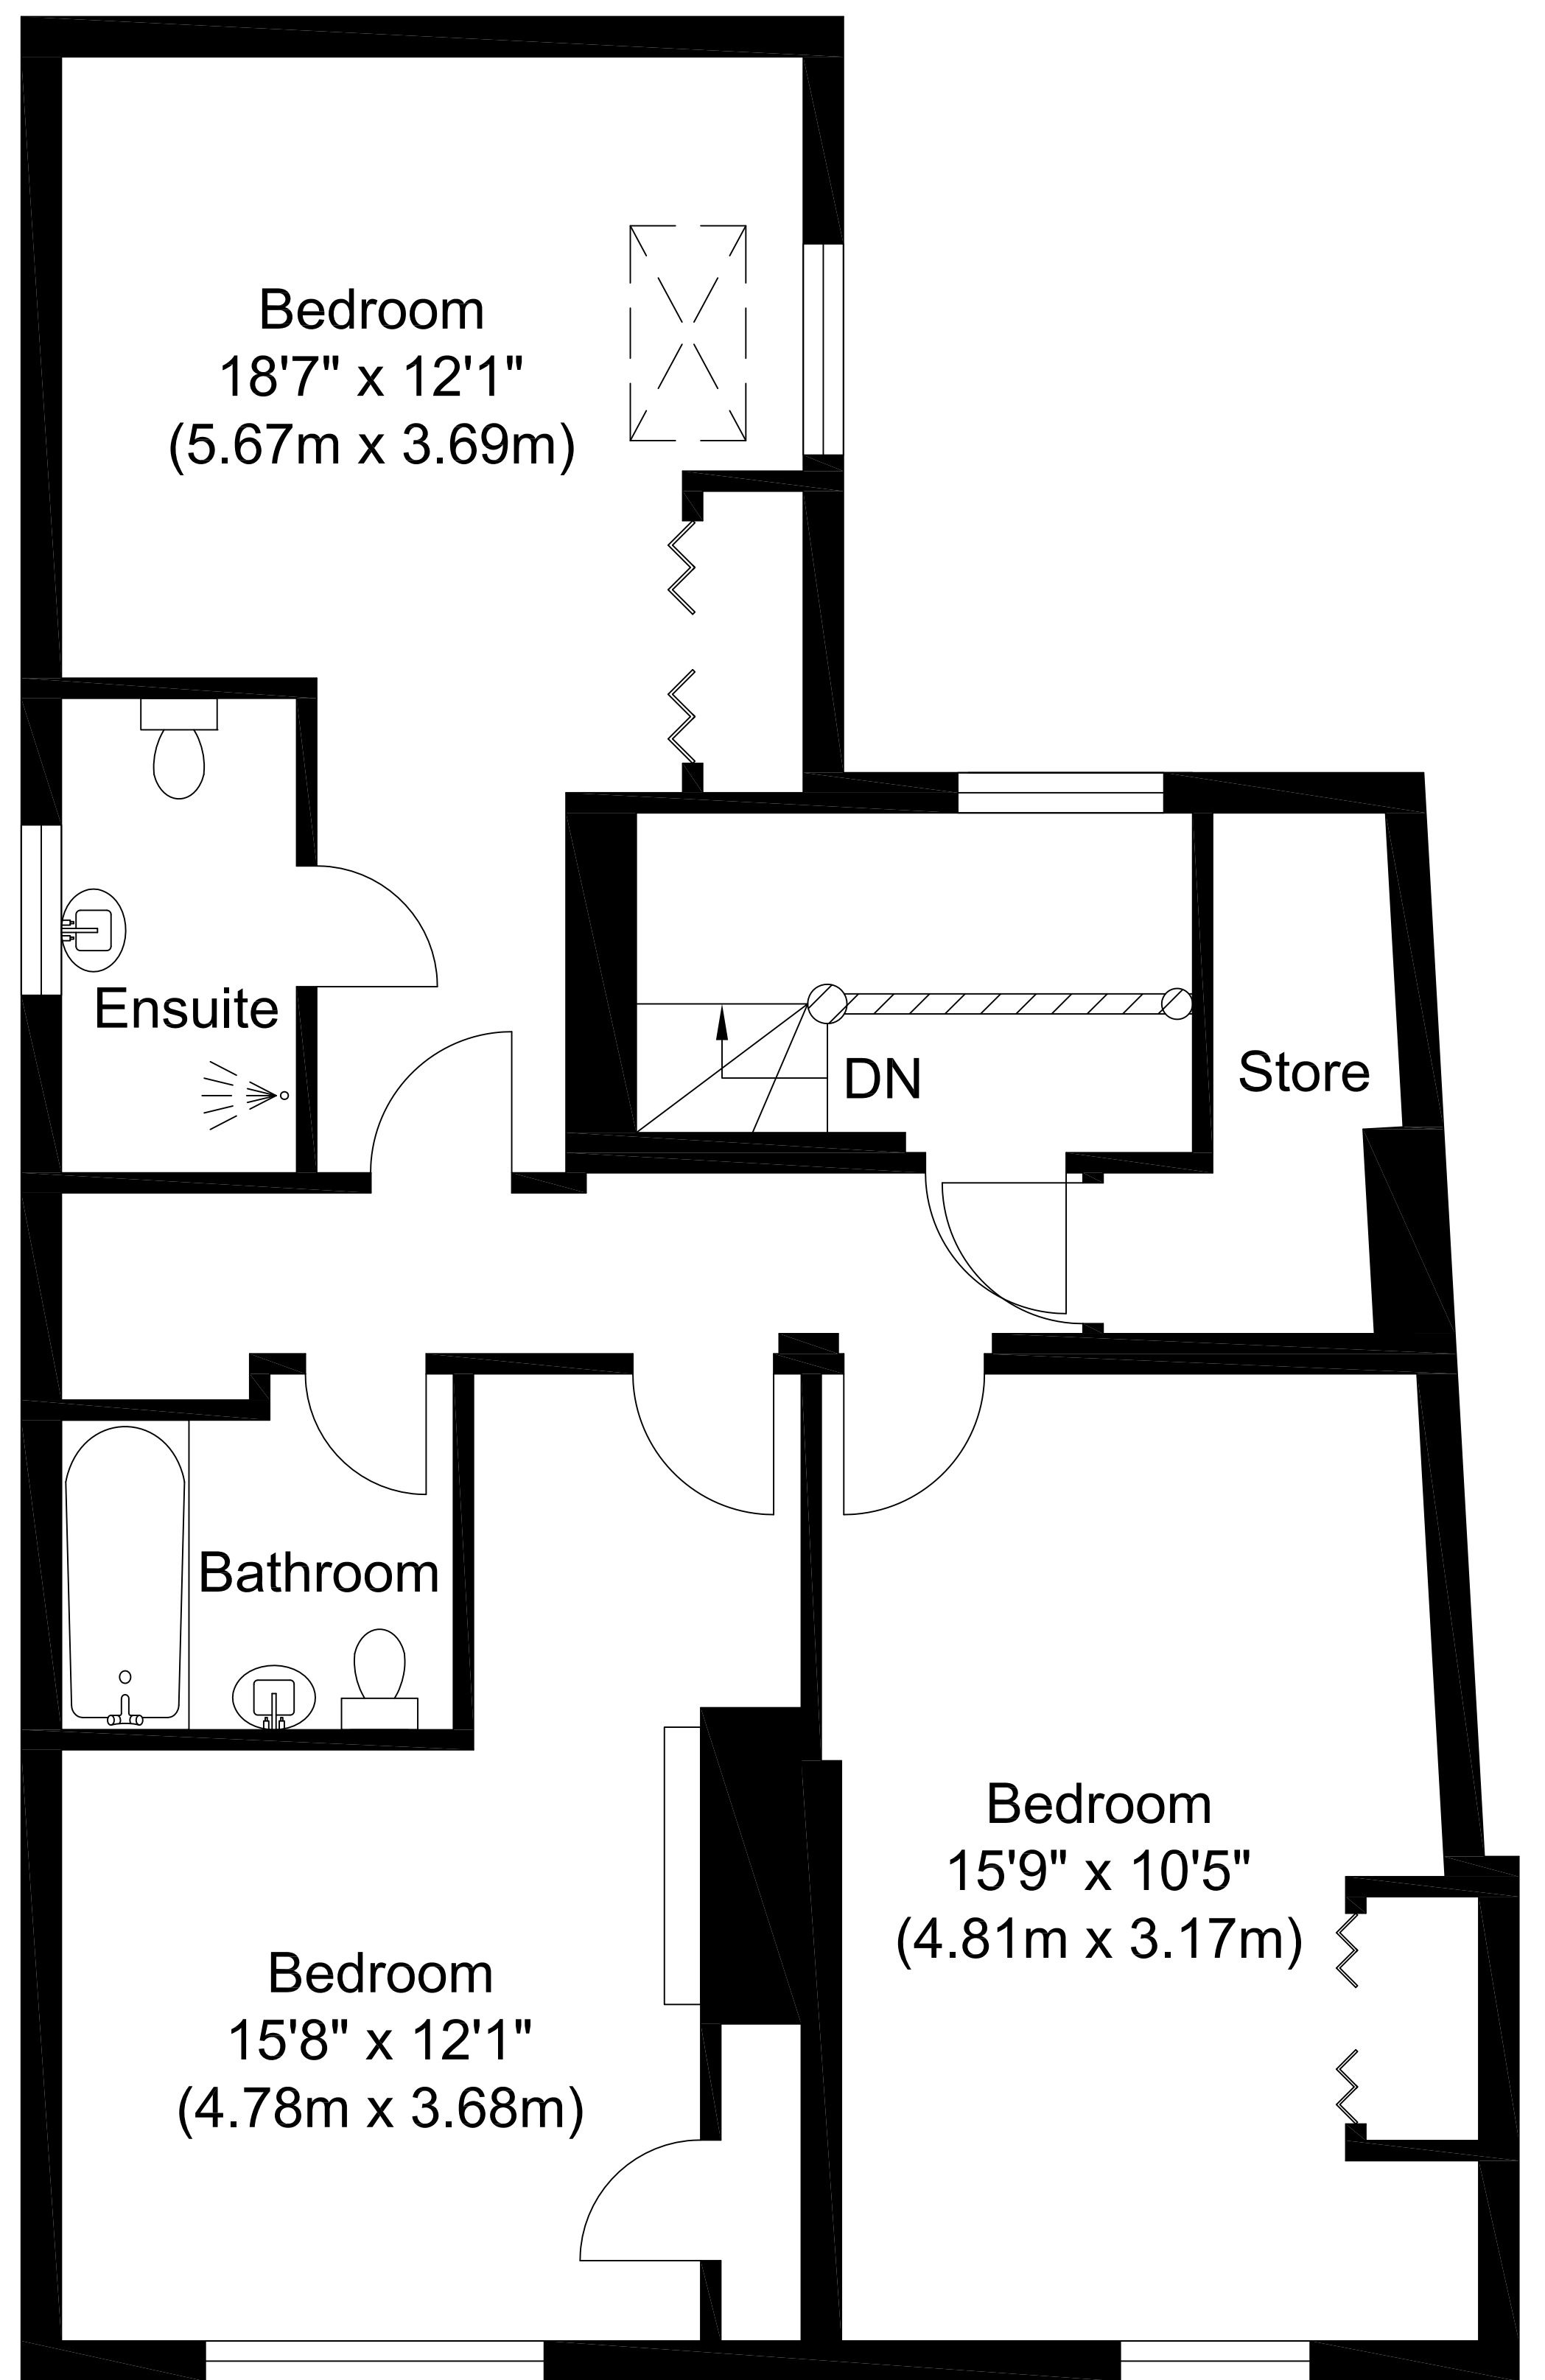

Ground Floor

Approximate Floor Area

658.85 sq. ft.

(61.21 sq. m)

First Floor

Approximate Floor Area

707.94 sq. ft.

(65.77 sq. m)

Total Gross Internal Area

1366.80 sq. ft.

(126.98 sq. m)

Crown Cottages, Farnham Road, Farnham Royal, South Bucks, SL2

Illustration for identification purposes only, measurements are approximate, not to scale.